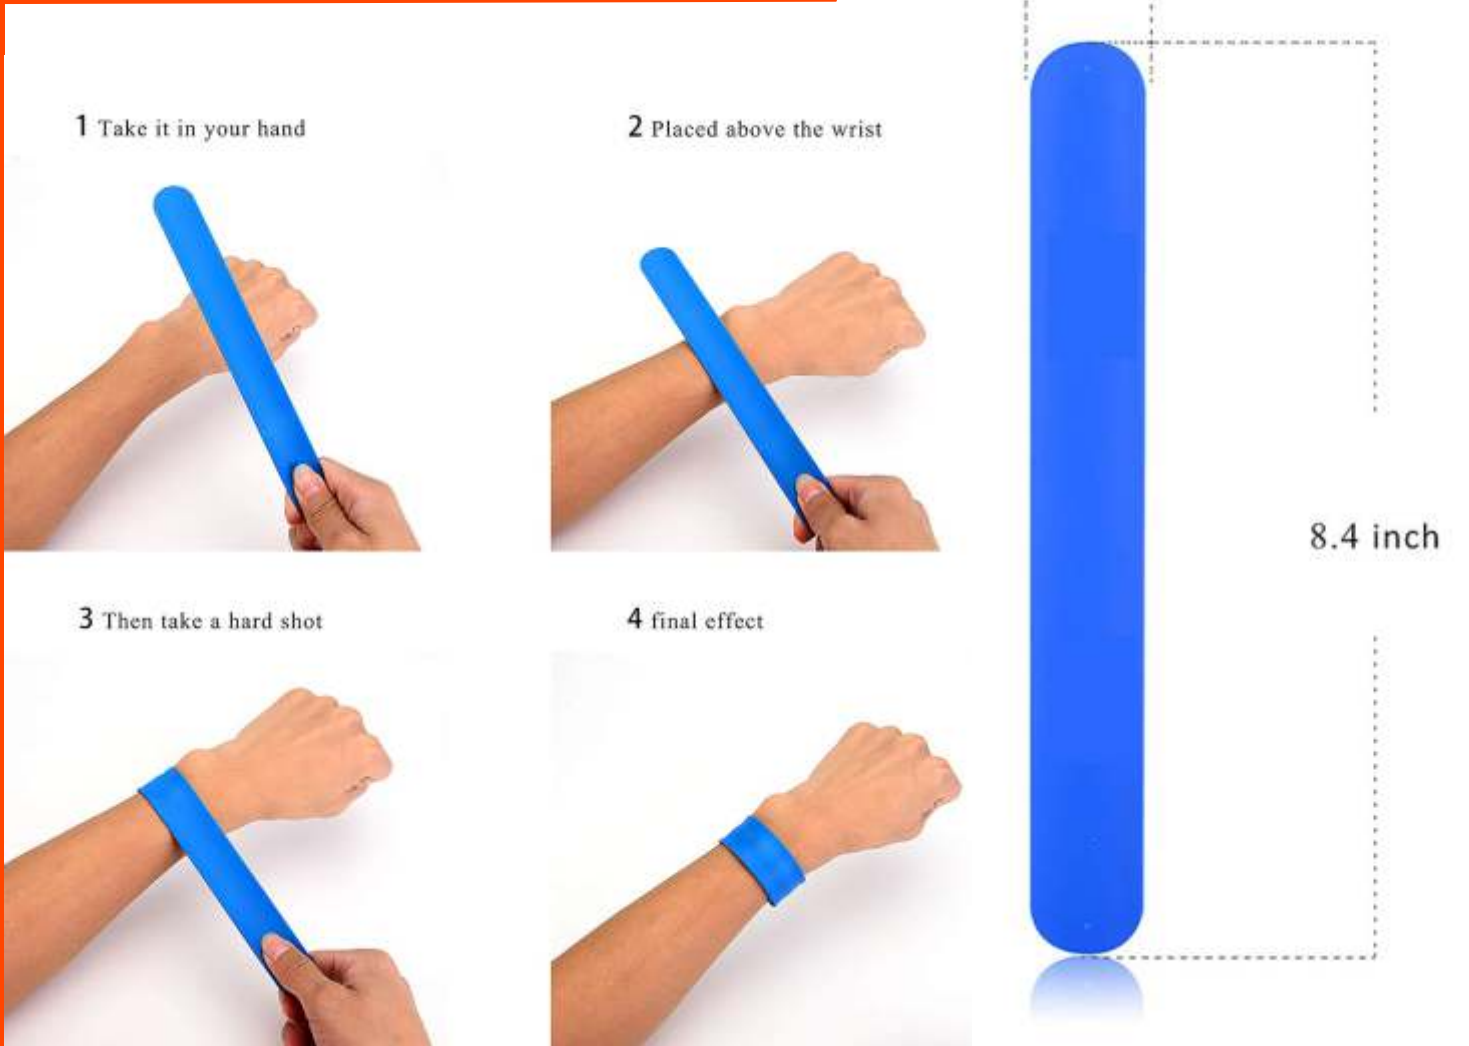

DIGITAL PRINTED WRISTBAND

Digital Printing

Silicone Slap Bracelets

- 1 Available In More Than 10 Colours
- 2 Made from 100% Safe and Soft Silicone Thickly Coated around Quality Steel Metal Coil
- 3 Top Quality and Very Durable - No Cheap Plastic or Tape Measure Coil and SAFE
- 4 Loved by Boys & Girls - Slap 'em Snap 'em Wrap 'em Lots of Fun - Wraps around Wrist to Fit ALL Ages
- 5 9"x1" - Customize with Permanent Marker & Easily Wipe Clean with Acetone or Nail Polish Remover