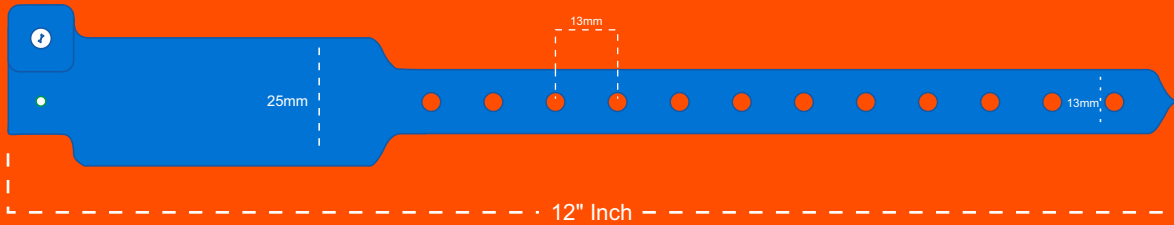

Vinyl & Plastic

Wristband

Secure, single use locking snap closures are standard

Reusable snaps available upon request - please contact us

3 ply non-stretch vinyl material

Waterproof

Sequential numbering and Barcodes are available

Great for single or multi day use: Hotels, Resorts, Campgrounds, Festivals

Length: 29.5 cm (11 9/16")

Width: 1.4cm (9/16")

Printable Area 2.5cm x 7.6 cm (1" x 3")

email us at: sales@thewristbandman.com to find out about Custom Imprinting