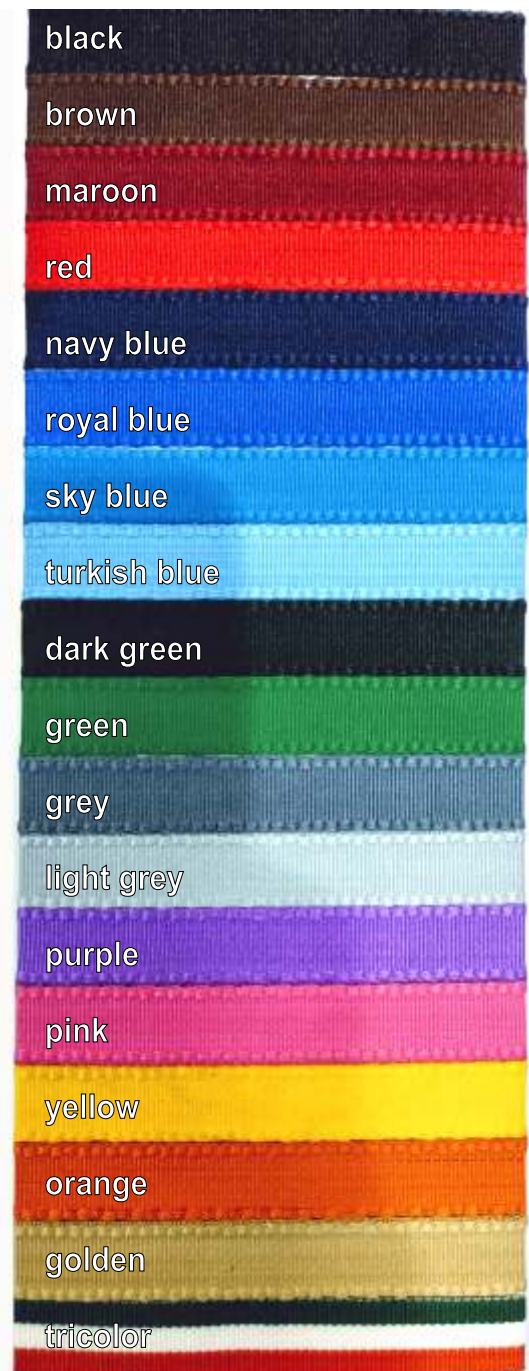

BORDER TAPE ROLL

Lanyard Plain

Lanyards Screen Printing

Lanyard Digital

Lanyards Special

Lanyards Special

Lanyards Special

LANYARD WITH SPECIAL ATTACHMENT

BREAKAWAY :

It Helps To Break Lanyard In
Emergency & Can Be Reused Easily

Digital Lanyard with Quick Release & Breakaway

SILK SATIN LANYARD

Width: 12mm 16mm 20mm (1 roll contains 100 meters)
each size contains more than 20 colors

BORDER TAPE ROLL

Width: 14mm with borders on both sides
available in rolls (sold in kg)
More Than 20 Colours Available

A-CLASS LANYARD

Tight Pick Tape Roll

Width : 12mm
Available In 100 Meter Roll
More Than 20 Colors Available

POLYESTER LANYARD

Loosely Picked Tape Roll

Width : 12mm Tubular
Available In Roll/Kg
More Than 20 Colors Available

Patka

LANYARD ATTACHMENTS

Different Hook & Clamp

Small Hook With Ring

Normal Hook